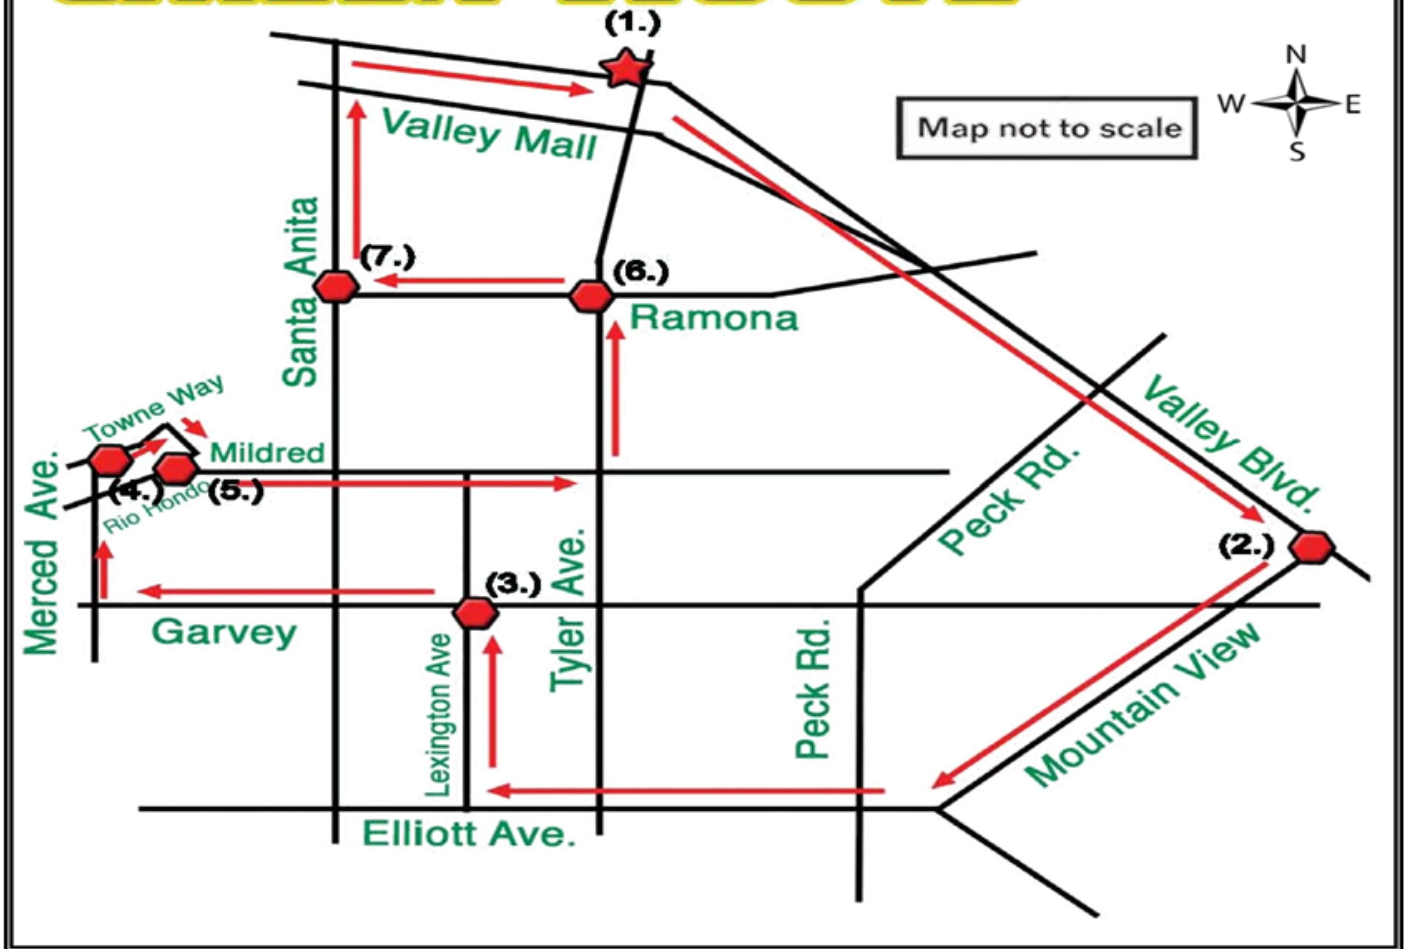

## Monday - Sunday

<b>DAYS OF SERVICE</b>	<b>Trolley Station</b>	<b>Valley &amp; Mt. View</b>	<b>Lexington &amp; Garvey</b>	<b>Merced &amp; Towneway</b>	<b>Rio Hondo &amp; Mildred</b>	<b>Tyler &amp; Ramona</b>	<b>Ramona &amp; Santa Anita</b>	<b>Trolley Station</b>
Monday - Friday	6:00 a	6:07 a	6:15 a	6:20 a	6:24 a	6:28 a	6:30 a	6:32 a
Monday - Friday	6:50 a	6:57 a	7:05 a	7:10 a	7:14 a	7:18 a	7:20 a	7:22 a
Monday - Friday	7:40 a	7:47 a	7:55 a	8:00 a	8:04 a	8:08 a	8:10 a	8:12 a
Monday - Friday	8:30 a	8:37 a	8:45 a	8:50 a	8:54 a	8:58 a	9:00 a	9:02 a
Monday - Sat./Sun.	9:20 a	9:27 a	9:35 a	9:40 a	9:44 a	9:48 a	9:50 a	9:52 a
Monday - Sat./Sun.	10:10 a	10:17 a	10:25 a	10:30 a	10:34 a	10:38 a	10:40 a	10:42 a
Monday - Sat./Sun.	11:00 a	11:07 a	11:15 a	11:20 a	11:24 a	11:28 a	11:30 a	11:32 a
Monday - Sat./Sun.	11:50 a	11:57 a	12:05 p	12:10 p	12:14 p	12:18 p	12:20 p	12:22 p
Monday - Sat./Sun.	12:40 p	12:47 p	12:55 p	1:00 p	1:04 p	1:08 p	1:10 p	1:12 p
Monday - Sat./Sun.	1:30 p	1:37 p	1:45 p	1:50 p	1:54 p	1:58 p	2:00 p	2:02 p
Monday - Sat./Sun.	2:20 p	2:27 p	2:35 p	2:40 p	2:44 p	2:48 p	2:50 p	2:52 p
Monday - Sat./Sun.	3:10 p	3:17 p	3:25 p	3:30 p	3:34 p	3:38 p	3:40 p	3:42 p
Monday - Sat./Sun.	4:00 p	4:07 p	4:15 p	4:20 p	4:24 p	4:28 p	4:30 p	4:32 p
Monday - Sat./Sun.	4:50 p	4:57 p	5:05 p	5:10 p	5:14 p	5:18 p	5:20 p	5:22 p
Monday - Sat./Sun.	5:40 p	5:47 p	5:55 p	6:00 p	6:04 p	6:08 p	6:10 p	6:12 p
Monday - Friday	6:30 p	6:37 p	6:45 p	6:50 p	6:54 p	6:58 p	7:00 p	7:02 p

(Closed for lunch 12:30 - 1:15 p.m.)

For transit connections, please visit:

[www.google.com/transit](http://www.google.com/transit)

## Time Points

- ★ 1. El Monte Trolley Station
- 2. Valley Blvd. & Mt. View Rd.
- 3. Lexington Ave. & Garvey Ave.
- 4. Merced Ave. & Towneway Dr.
- 5. Rio Hondo Pkwy. & Mildred St.
- 6. Tyler Ave. & Ramona Blvd.
- 7. Ramona Blvd. & Santa Anita Ave.
- 8. El Monte Trolley Station