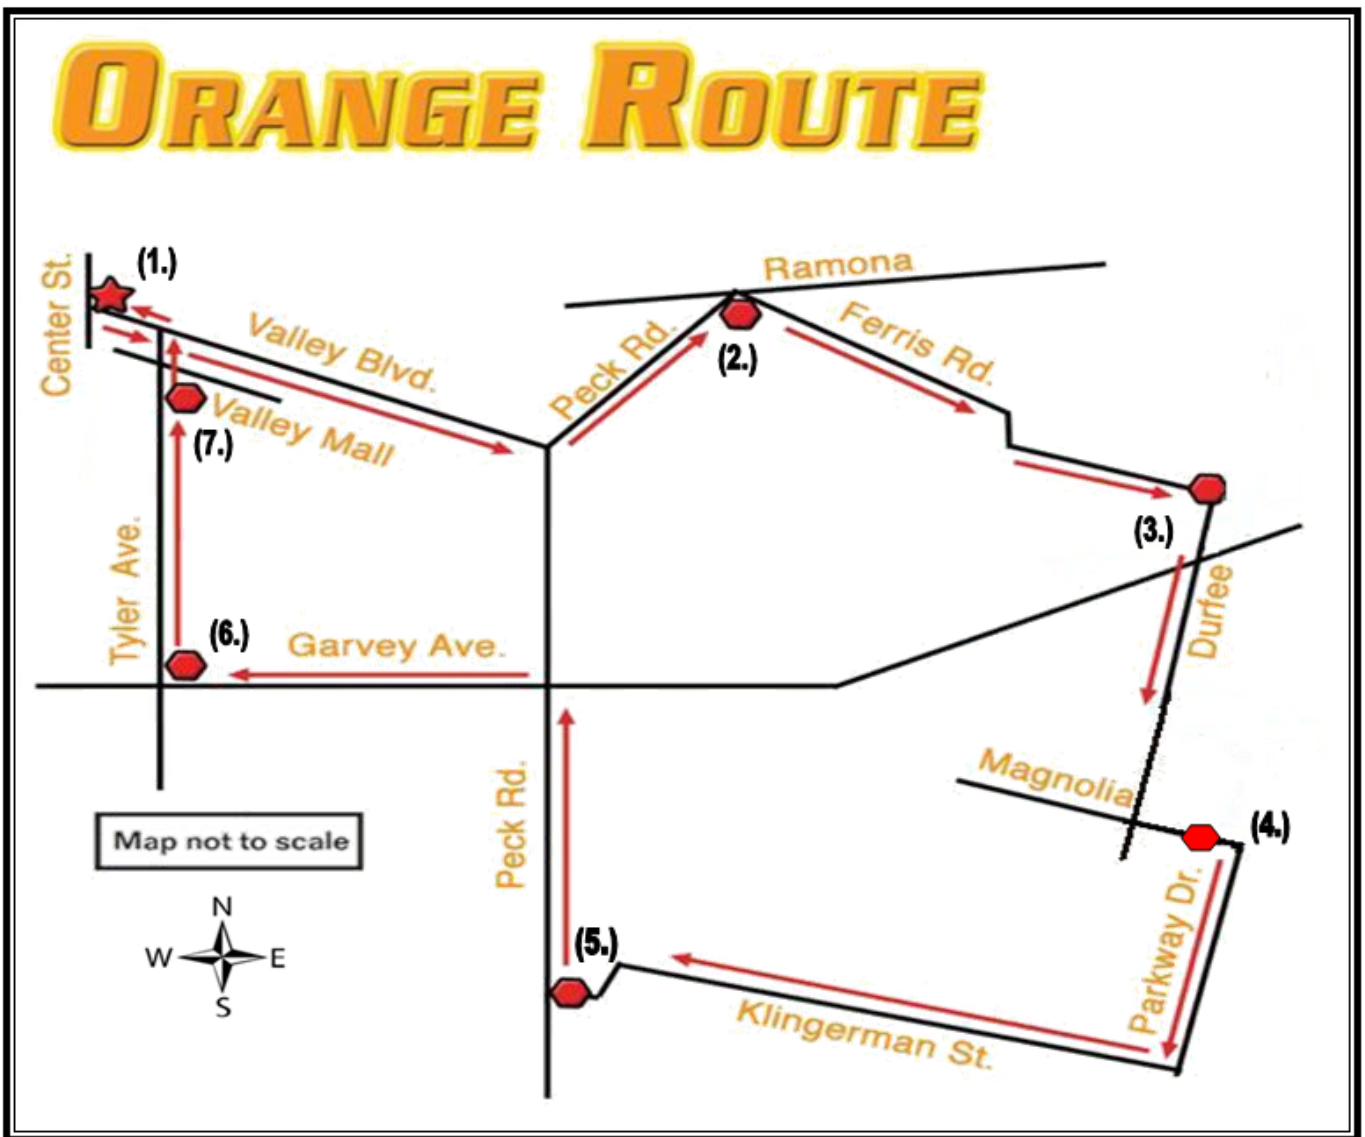

City of El Monte

Transportation Services Division

Orange Route

Monday - Sunday

DAYS OF SERVICE	Trolley Station	Peck & Ramona	Ferris & Durfee	Magnolia & Parkway	Klingerman & Peck	Garvey & Tyler	Tyler & Valley Mall	Trolley Station
Monday - Friday	6:00 a	6:04 a	6:10 a	6:16 a	6:24 a	6:31 a	6:35 a	6:40 a
Monday - Friday	6:50 a	6:54 a	7:00 a	7:06 a	7:14 a	7:21 a	7:25 a	7:30 a
Monday - Friday	7:40 a	7:44 a	7:50 a	7:56 a	8:04 a	8:11 a	8:15 a	8:20 a
Monday - Friday	8:30 a	8:34 a	8:40 a	8:46 a	8:54 a	9:01 a	9:05 a	9:10 a
Monday - Sat./Sun.	9:20 a	9:24 a	9:30 a	9:36 a	9:44 a	9:51 a	9:55 a	10:00 a
Monday - Sat./Sun.	10:10 a	10:14 a	10:20 a	10:26 a	10:34 a	10:41 a	10:45 a	10:50 a
Monday - Sat./Sun.	11:00 a	11:04 a	11:10 a	11:16 a	11:24 a	11:31 a	11:35 a	11:40 a
Monday - Sat./Sun.	11:50 a	11:54 a	12:00 p	12:06 p	12:14 p	12:21 p	12:25 p	12:30 p
Monday - Sat./Sun.	12:40 p	12:44 p	12:50 p	12:56 p	1:04 p	1:11 p	1:15 p	1:20 p
Monday - Sat./Sun.	1:30 p	1:34 p	1:40 p	1:46 p	1:54 p	2:01 p	2:05 p	2:10 p
Monday - Sat./Sun.	2:20 p	2:24 p	2:30 p	2:36 p	2:44 p	2:51 p	2:55 p	3:00 p
Monday - Sat./Sun.	3:10 p	3:14 p	3:20 p	3:26 p	3:34 p	3:41 p	3:45 p	3:50 p
Monday - Sat./Sun.	4:00 p	4:04 p	4:10 p	4:16 p	4:24 p	4:31 p	4:35 p	4:40 p
Monday - Sat./Sun.	4:50 p	4:54 p	5:00 p	5:06 p	5:14 p	5:21 p	5:25 p	5:30 p
Monday - Sat./Sun.	5:40 p	5:44 p	5:50 p	5:56 p	6:04 p	6:11 p	6:15 p	6:20 p
Monday - Friday	6:30 p	6:34 p	6:40 p	6:46 p	6:54 p	7:01 p	7:05 p	7:10 p

For transit connections, please visit:

www.google.com/transit

ORANGE ROUTE

Time Points

- ★ 1. El Monte Trolley Station
- 2. Peck Rd & Ramona Blvd.
- 3. Ferris Rd. & Durfee Ave.
- 4. Magnolia St. & Parkway Dr.
- 5. Klingerman St. & Peck Rd.
- 6. Garvey Ave. & Tyler Ave.
- 7. Tyler Ave. & Valley Mall
- 8. El Monte Trolley Station