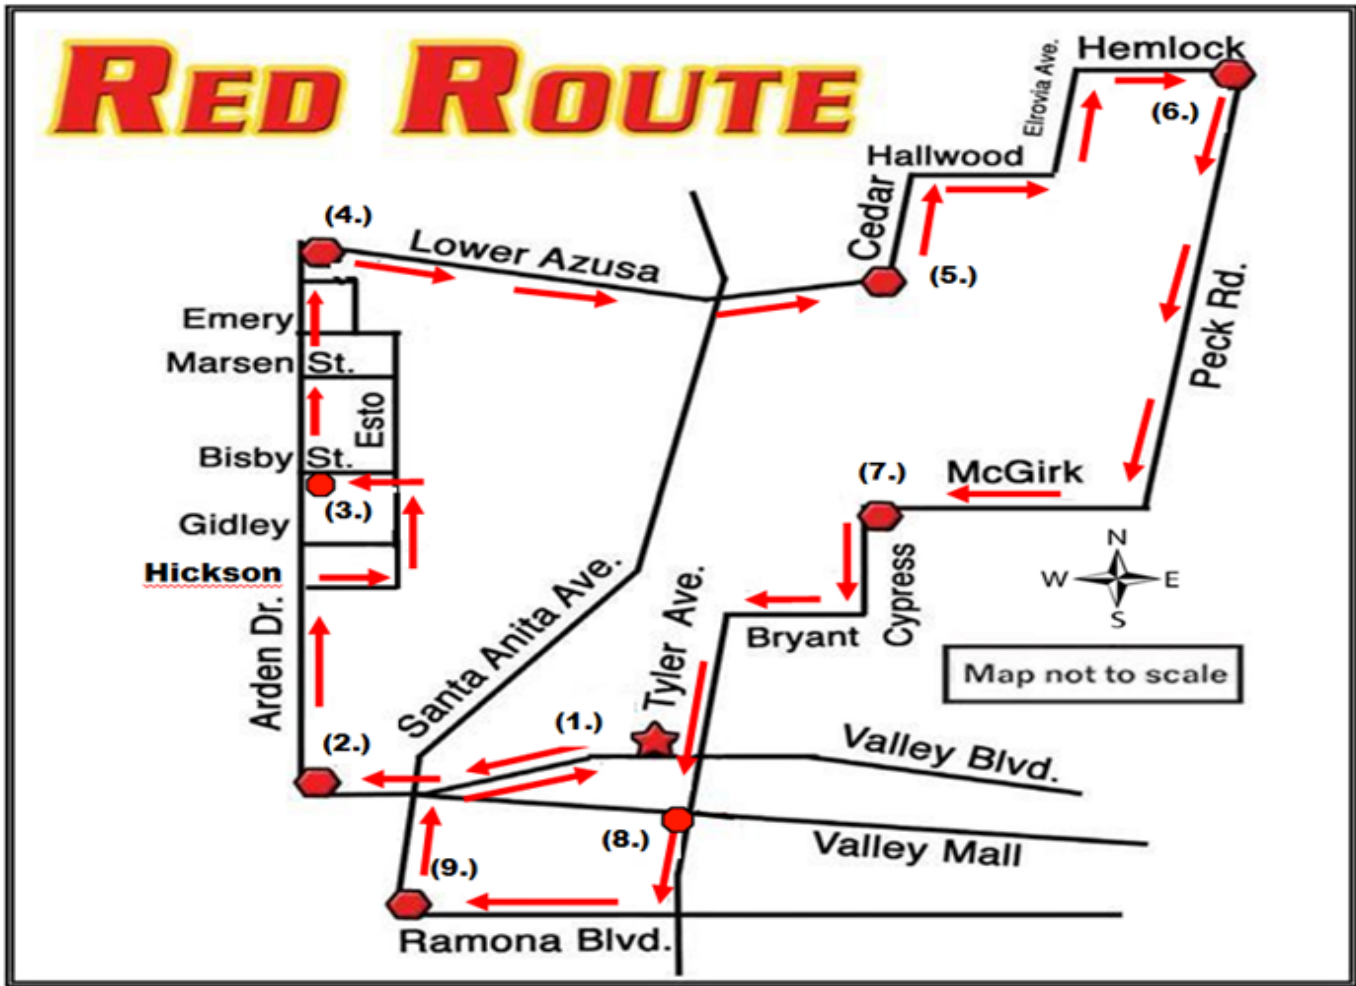

# Red Route

**City of EL Monte Trolley Station (626) 448-4909**

3650 Center Avenue, El Monte, CA 91731

[www.ElMonteCA.gov](http://www.ElMonteCA.gov)

Monday – Friday 8:00 a.m. – 5:00 p.m.

Saturday – Sunday 9:30 a.m. – 4:00 p.m.

(Closed for lunch 12:30 - 1:15 p.m.)

For transit connections, please visit:

[www.google.com/transit](http://www.google.com/transit)

**Time Points**

- ★ 1. El Monte Trolley Station
- 2. Valley Blvd. & Arden Dr.
- 3. Bisby & Arden Dr.
- 4. Arden Way & Lower Azusa Rd.
- 5. Lower Azusa Rd. & Cedar Ave.
- 6. Hemlock St. & Peck Rd.
- 7. McGirk Ave. & Cypress Ave.
- 8. Tyler Ave. & Valley Mall
- 9. Ramona Blvd. & Santa Anita Ave.
- 10. El Monte Trolley Station