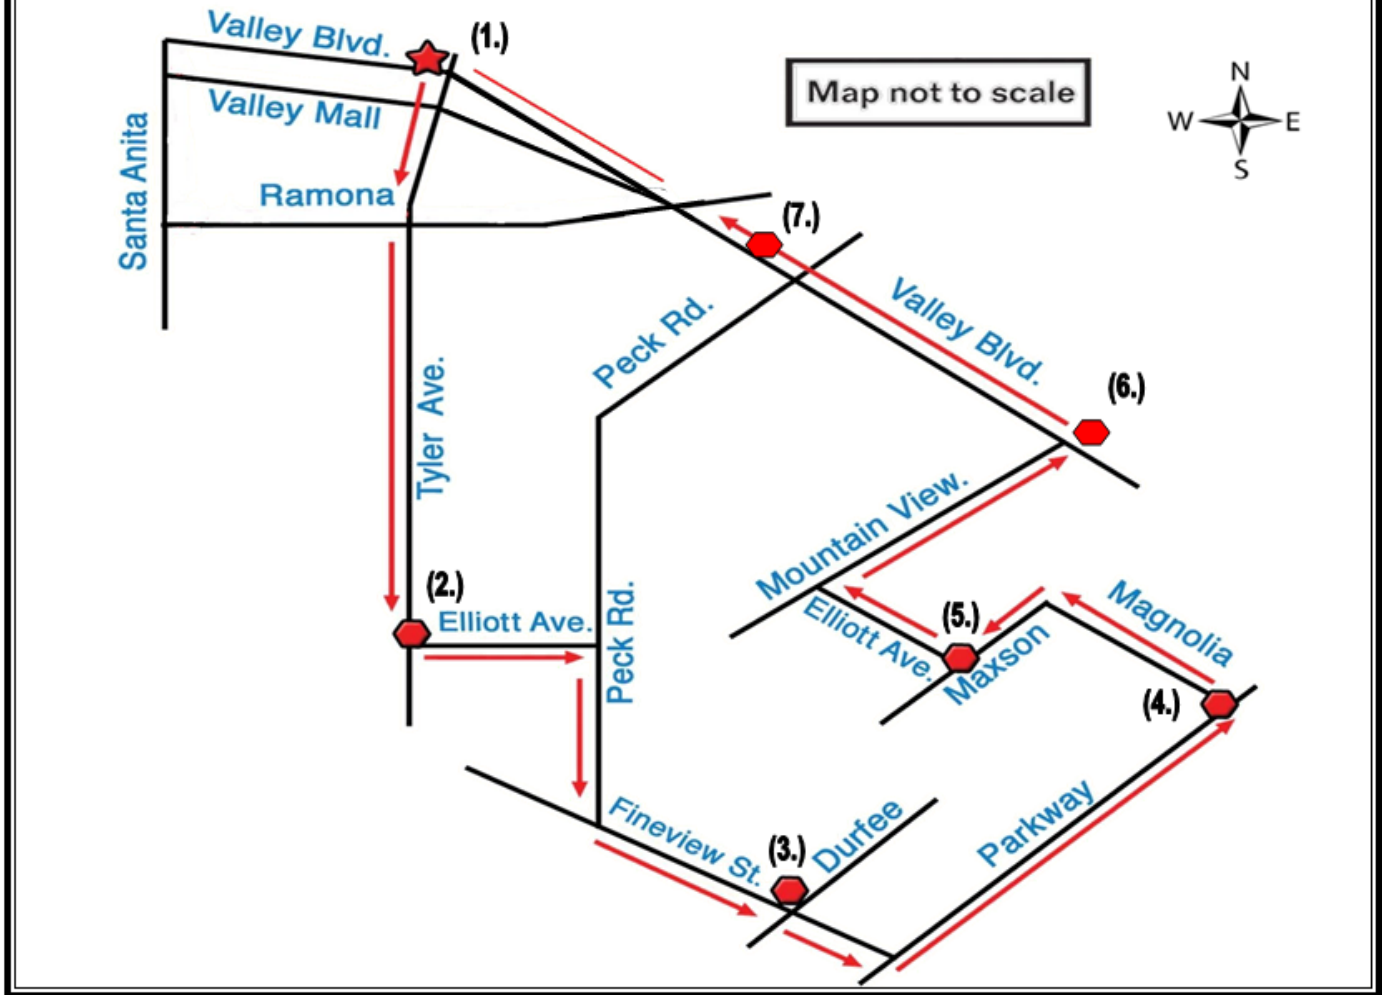

City of EL Monte Trolley Station (626) 448-4909

3650 Center Avenue, El Monte, CA 91731

www.ElMonteCA.gov

Monday – Friday 8:00 a.m. – 5:00 p.m.

Saturday – Sunday 9:30 a.m. – 4:00 p.m.

(Closed for lunch 12:30 - 1:15 p.m.)

For transit connections, please visit:

www.google.com/transit

YELLOW ROUTE

Time Points

- ★ 1. El Monte Trolley Station
- 2. Elliott Ave. & Tyler Ave.
- 3. Fineview St. & Durfee Ave.
- 4. Parkway Dr. & Magnolia St.
- 5. Maxson Rd. & Elliott Ave.
- 6. Valley Blvd. & Mountain View Rd.
- 7. Valley Blvd. & Johnson Ave.
- 8. El Monte Trolley Station