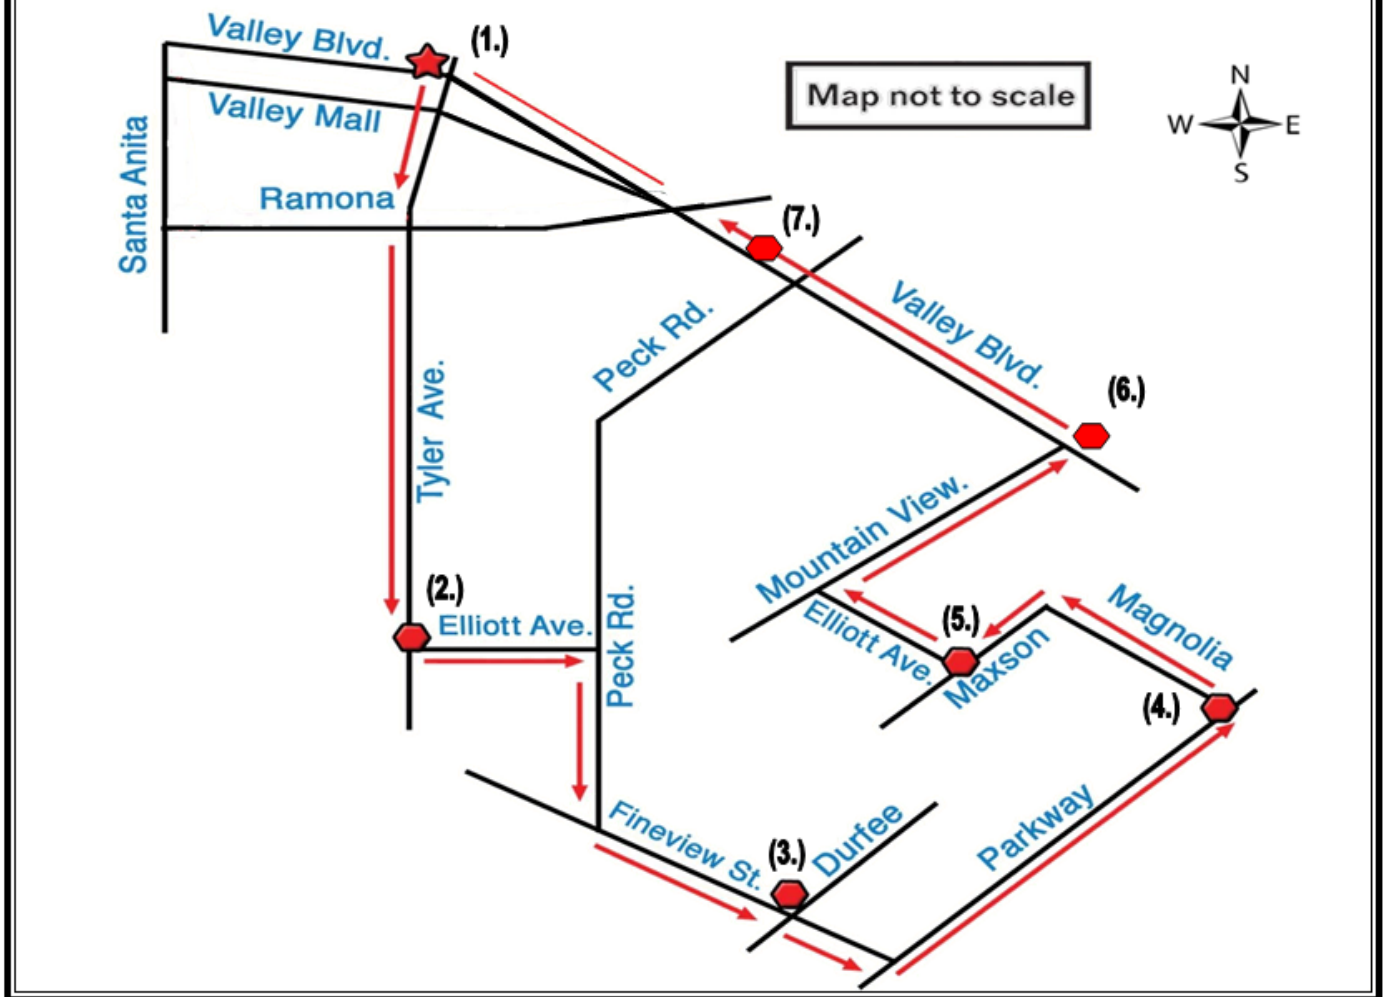

# YELLOW ROUTE

## Giờ Giắc

- ★ 1. Trạm Trolley El Monte
- 2. Elliott Ave. & Tyler Ave.
- 3. Fineview St. & Durfee Ave.
- 4. Parkway Dr. & Magnolia St.
- 5. Maxson Rd. & Elliott Ave.
- 6. Valley Blvd. & Mountain View Rd.
- 7. Valley Blvd. & Johnson Ave.
- 8. Trạm Trolley El Monte