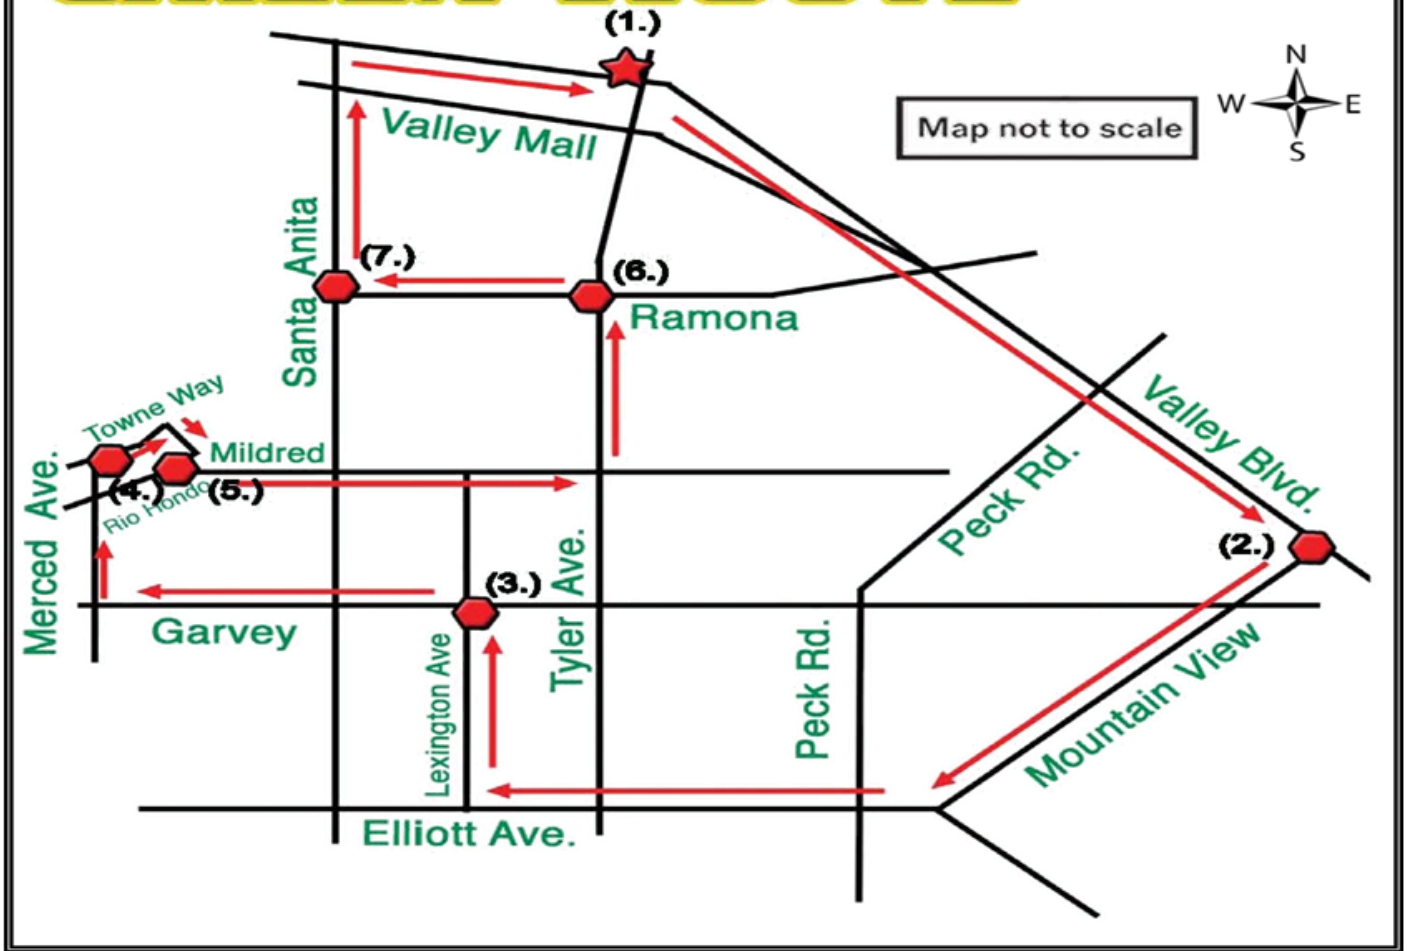

City of El Monte

Transportation Services Division

Green Route

Monday - Sunday

DAYS OF SERVICE	Trolley Station	Valley & Mt. View	Lexington & Garvey	Merced & Towneway	Rio Hondo & Mildred	Tyler & Ramona	Ramona & Santa Anita	Trolley Station
Monday - Friday	6:00 a	6:07 a	6:15 a	6:20 a	6:24 a	6:28 a	6:30 a	6:32 a
Monday - Friday	6:50 a	6:57 a	7:05 a	7:10 a	7:14 a	7:18 a	7:20 a	7:22 a
Monday - Friday	7:40 a	7:47 a	7:55 a	8:00 a	8:04 a	8:08 a	8:10 a	8:12 a
Monday - Friday	8:30 a	8:37 a	8:45 a	8:50 a	8:54 a	8:58 a	9:00 a	9:02 a
Monday - Sat./Sun.	9:20 a	9:27 a	9:35 a	9:40 a	9:44 a	9:48 a	9:50 a	9:52 a
Monday - Sat./Sun.	10:10 a	10:17 a	10:25 a	10:30 a	10:34 a	10:38 a	10:40 a	10:42 a
Monday - Sat./Sun.	11:00 a	11:07 a	11:15 a	11:20 a	11:24 a	11:28 a	11:30 a	11:32 a
Monday - Sat./Sun.	11:50 a	11:57 a	12:05 p	12:10 p	12:14 p	12:18 p	12:20 p	12:22 p
Monday - Sat./Sun.	12:40 p	12:47 p	12:55 p	1:00 p	1:04 p	1:08 p	1:10 p	1:12 p
Monday - Sat./Sun.	1:30 p	1:37 p	1:45 p	1:50 p	1:54 p	1:58 p	2:00 p	2:02 p
Monday - Sat./Sun.	2:20 p	2:27 p	2:35 p	2:40 p	2:44 p	2:48 p	2:50 p	2:52 p
Monday - Sat./Sun.	3:10 p	3:17 p	3:25 p	3:30 p	3:34 p	3:38 p	3:40 p	3:42 p
Monday - Sat./Sun.	4:00 p	4:07 p	4:15 p	4:20 p	4:24 p	4:28 p	4:30 p	4:32 p
Monday - Sat./Sun.	4:50 p	4:57 p	5:05 p	5:10 p	5:14 p	5:18 p	5:20 p	5:22 p
Monday - Sat./Sun.	5:40 p	5:47 p	5:55 p	6:00 p	6:04 p	6:08 p	6:10 p	6:12 p
Monday - Friday	6:30 p	6:37 p	6:45 p	6:50 p	6:54 p	6:58 p	7:00 p	7:02 p

(Closed for lunch 12:30 - 1:15 p.m.)

*Trolley Station office hours of operation subject to change.

For transit connections, please visit:

www.google.com/transit

GREEN ROUTE

Time Points

- ★ 1. El Monte Trolley Station
- 2. Valley Blvd. & Mt. View Rd.
- 3. Lexington Ave. & Garvey Ave.
- 4. Merced Ave. & Towneway Dr.
- 5. Rio Hondo Pkwy. & Mildred St.
- 6. Tyler Ave. & Ramona Blvd.
- 7. Ramona Blvd. & Santa Anita Ave.
- 8. El Monte Trolley Station