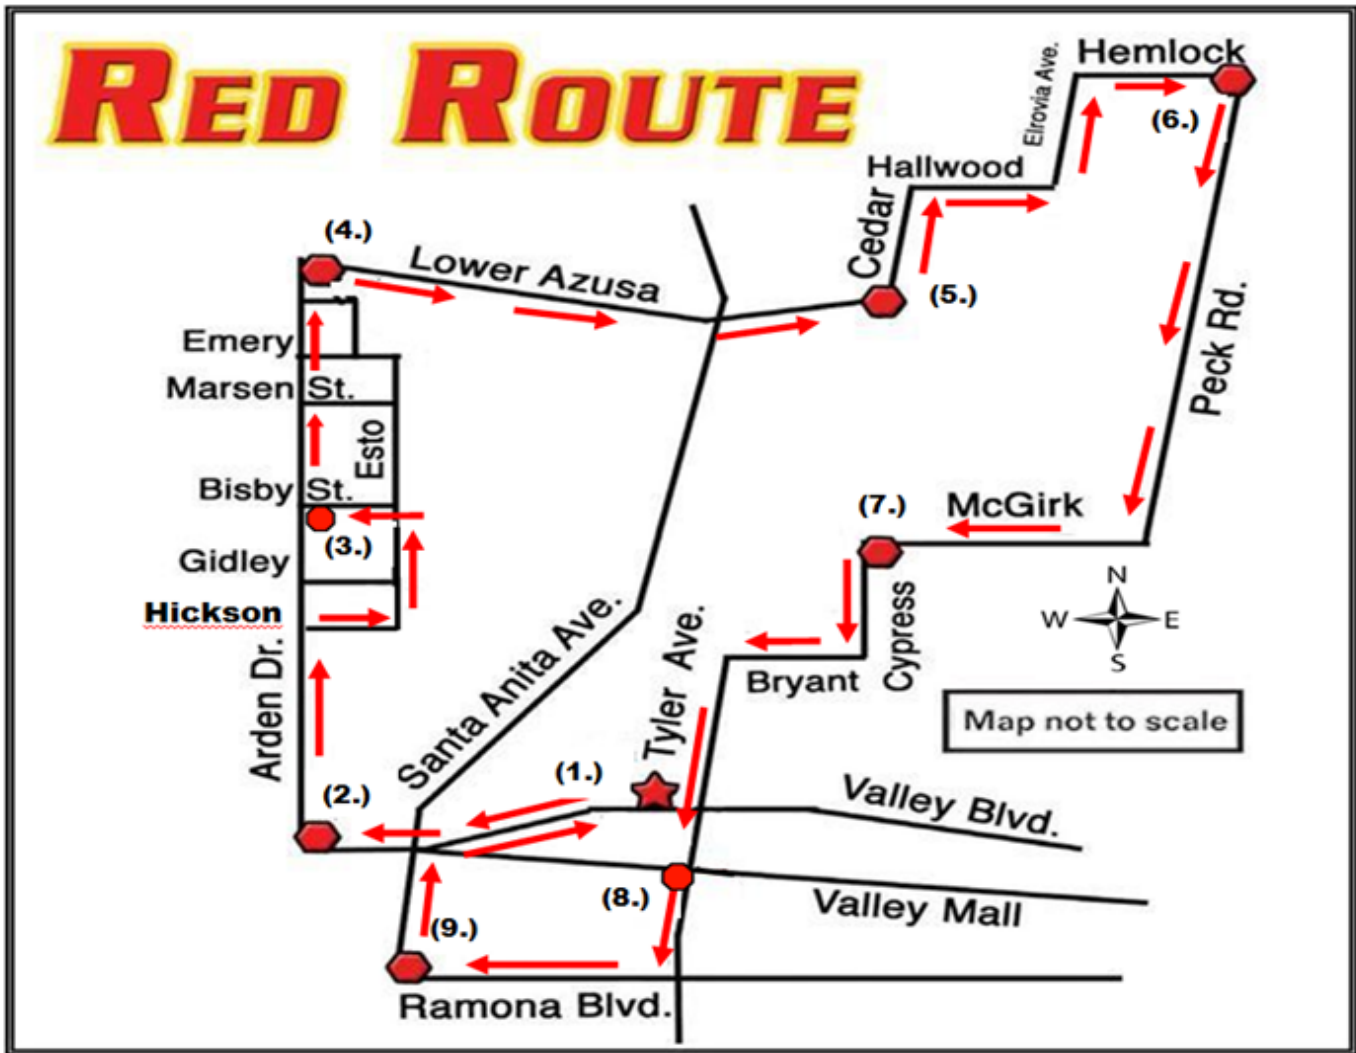

(Closed for lunch 12:30 - 1:15 p.m.)

*Trolley Station office hours of operation subject to change.

For transit connections, please visit:

www.google.com/transit

Time Points

- ★ 1. El Monte Trolley Station
- 2. Valley Blvd. & Arden Dr.
- 3. Bisby & Arden Dr.
- 4. Arden Way & Lower Azusa Rd.
- 5. Lower Azusa Rd. & Cedar Ave.
- 6. Hemlock St. & Peck Rd.
- 7. McGirk Ave. & Cypress Ave.
- 8. Tyler Ave. & Valley Mall
- 9. Ramona Blvd. & Santa Anita Ave.
- 10. El Monte Trolley Station