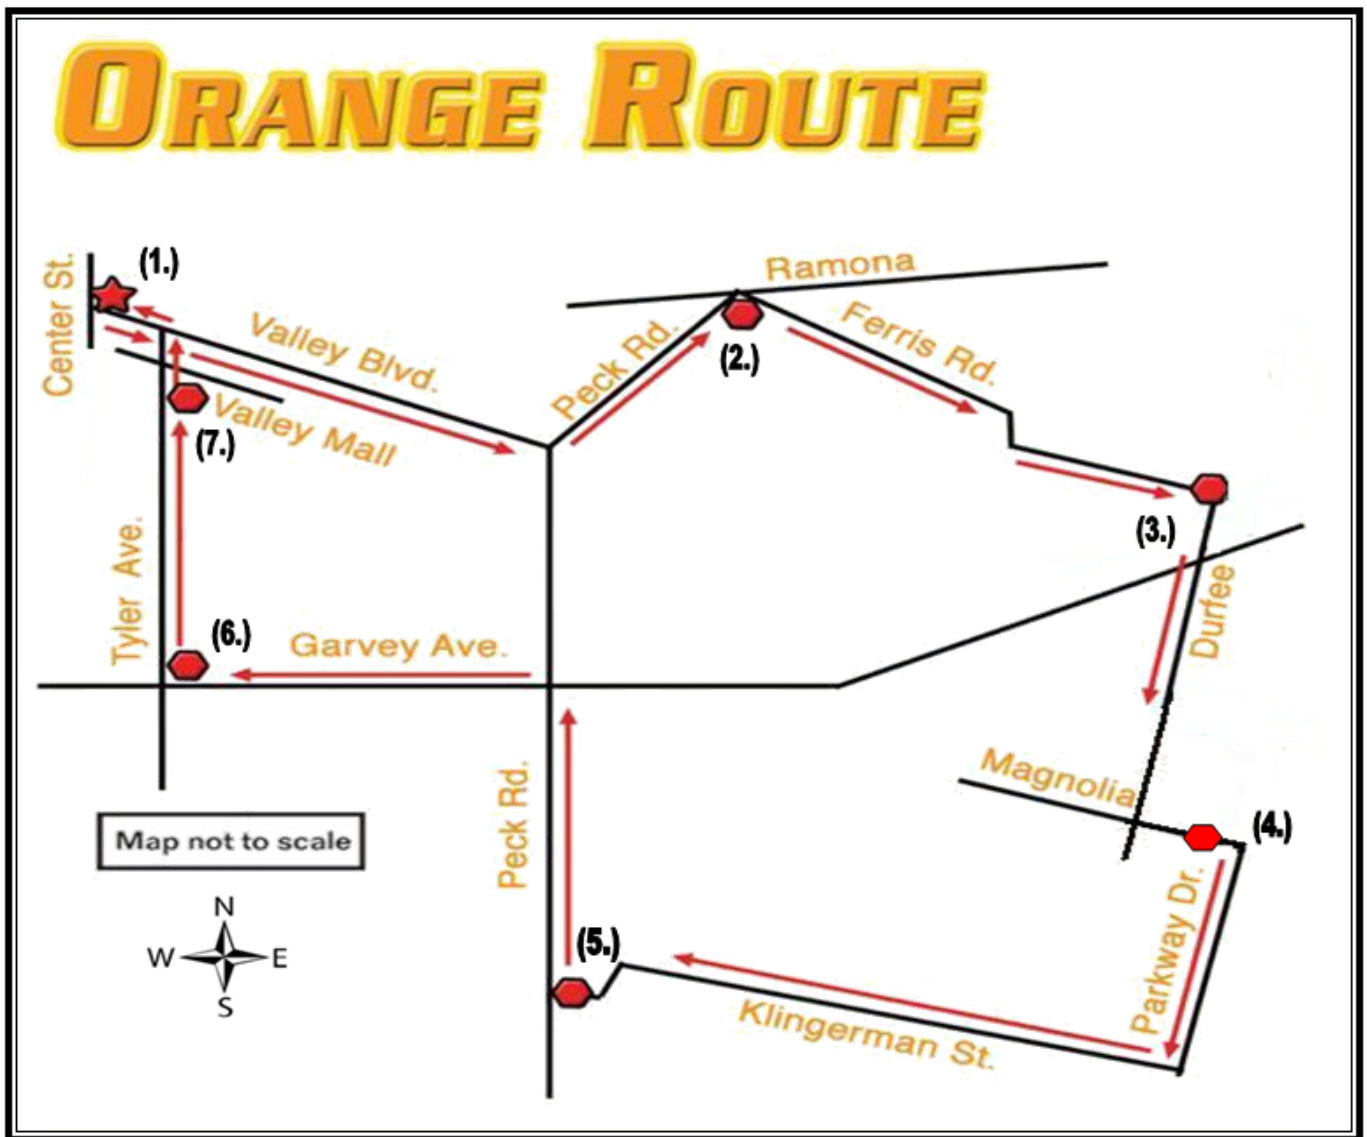

### Monday - Sunday

DAYS OF SERVICE	Trolley Station	Peck & Ramona	Ferris & Durfee	Magnolia & Parkway	Klingerman & Peck	Garvey & Tyler	Tyler & Valley Mall	Trolley Station
Monday - Friday	6:00 a	6:04 a	6:10 a	6:16 a	6:24 a	6:31 a	6:35 a	6:40 a
Monday - Friday	6:50 a	6:54 a	7:00 a	7:06 a	7:14 a	7:21 a	7:25 a	7:30 a
Monday - Friday	7:40 a	7:44 a	7:50 a	7:56 a	8:04 a	8:11 a	8:15 a	8:20 a
Monday - Friday	8:30 a	8:34 a	8:40 a	8:46 a	8:54 a	9:01 a	9:05 a	9:10 a
Monday - Sat./Sun.	9:20 a	9:24 a	9:30 a	9:36 a	9:44 a	9:51 a	9:55 a	10:00 a
Monday - Sat./Sun.	10:10 a	10:14 a	10:20 a	10:26 a	10:34 a	10:41 a	10:45 a	10:50 a
Monday - Sat./Sun.	11:00 a	11:04 a	11:10 a	11:16 a	11:24 a	11:31 a	11:35 a	11:40 a
Monday - Sat./Sun.	11:50 a	11:54 a	12:00 p	12:06 p	12:14 p	12:21 p	12:25 p	12:30 p
Monday - Sat./Sun.	12:40 p	12:44 p	12:50 p	12:56 p	1:04 p	1:11 p	1:15 p	1:20 p
Monday - Sat./Sun.	1:30 p	1:34 p	1:40 p	1:46 p	1:54 p	2:01 p	2:05 p	2:10 p
Monday - Sat./Sun.	2:20 p	2:24 p	2:30 p	2:36 p	2:44 p	2:51 p	2:55 p	3:00 p
Monday - Sat./Sun.	3:10 p	3:14 p	3:20 p	3:26 p	3:34 p	3:41 p	3:45 p	3:50 p
Monday - Sat./Sun.	4:00 p	4:04 p	4:10 p	4:16 p	4:24 p	4:31 p	4:35 p	4:40 p
Monday - Sat./Sun.	4:50 p	4:54 p	5:00 p	5:06 p	5:14 p	5:21 p	5:25 p	5:30 p
Monday - Sat./Sun.	5:40 p	5:44 p	5:50 p	5:56 p	6:04 p	6:11 p	6:15 p	6:20 p
Monday - Friday	6:30 p	6:34 p	6:40 p	6:46 p	6:54 p	7:01 p	7:05 p	7:10 p

# ORANGE ROUTE

## Time Points

- ★ 1. El Monte Trolley Station
- 2. Peck Rd & Ramona Blvd.
- 3. Ferris Rd. & Durfee Ave.
- 4. Magnolia St. & Parkway Dr.
- 5. Klingerman St. & Peck Rd.
- 6. Garvey Ave. & Tyler Ave.
- 7. Tyler Ave. & Valley Mall
- 8. El Monte Trolley Station