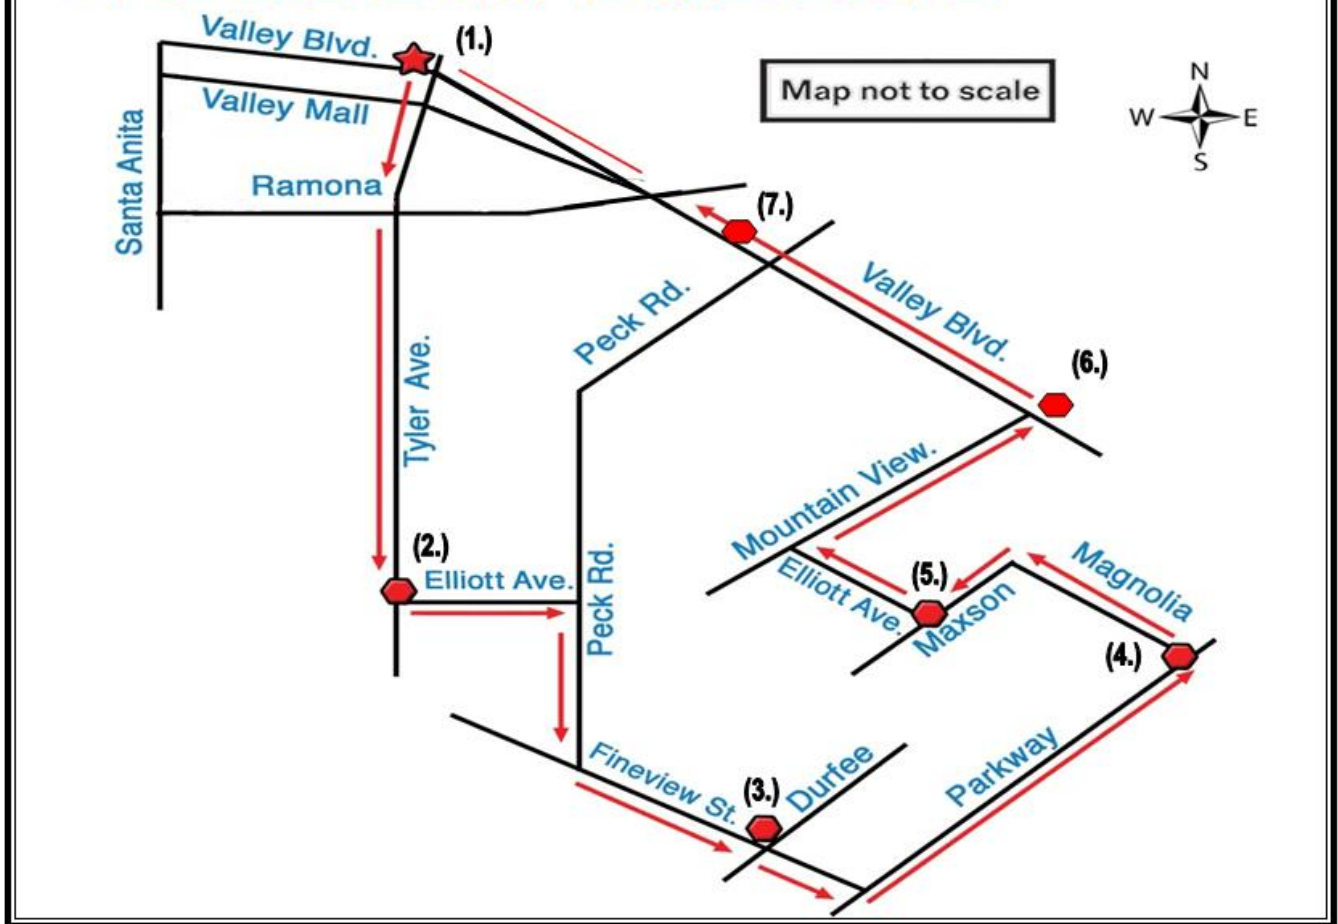

*Transit Station office hours/days of operation subject to change.

For transit connections, please visit: www.google.com/transit

Map is on back.

YELLOW ROUTE

Time Points

- ★ 1. El Monte Transit Station
- 2. Elliott Ave. & Tyler Ave.
- 3. Fineview St. & Durfee Ave.
- 4. Parkway Dr. & Magnolia St.
- 5. Maxson Rd. & Elliott Ave.
- 6. Valley Blvd. & Mountain View Rd.
- 7. Valley Blvd. & Johnson Ave.
- 8. El Monte Transit Station