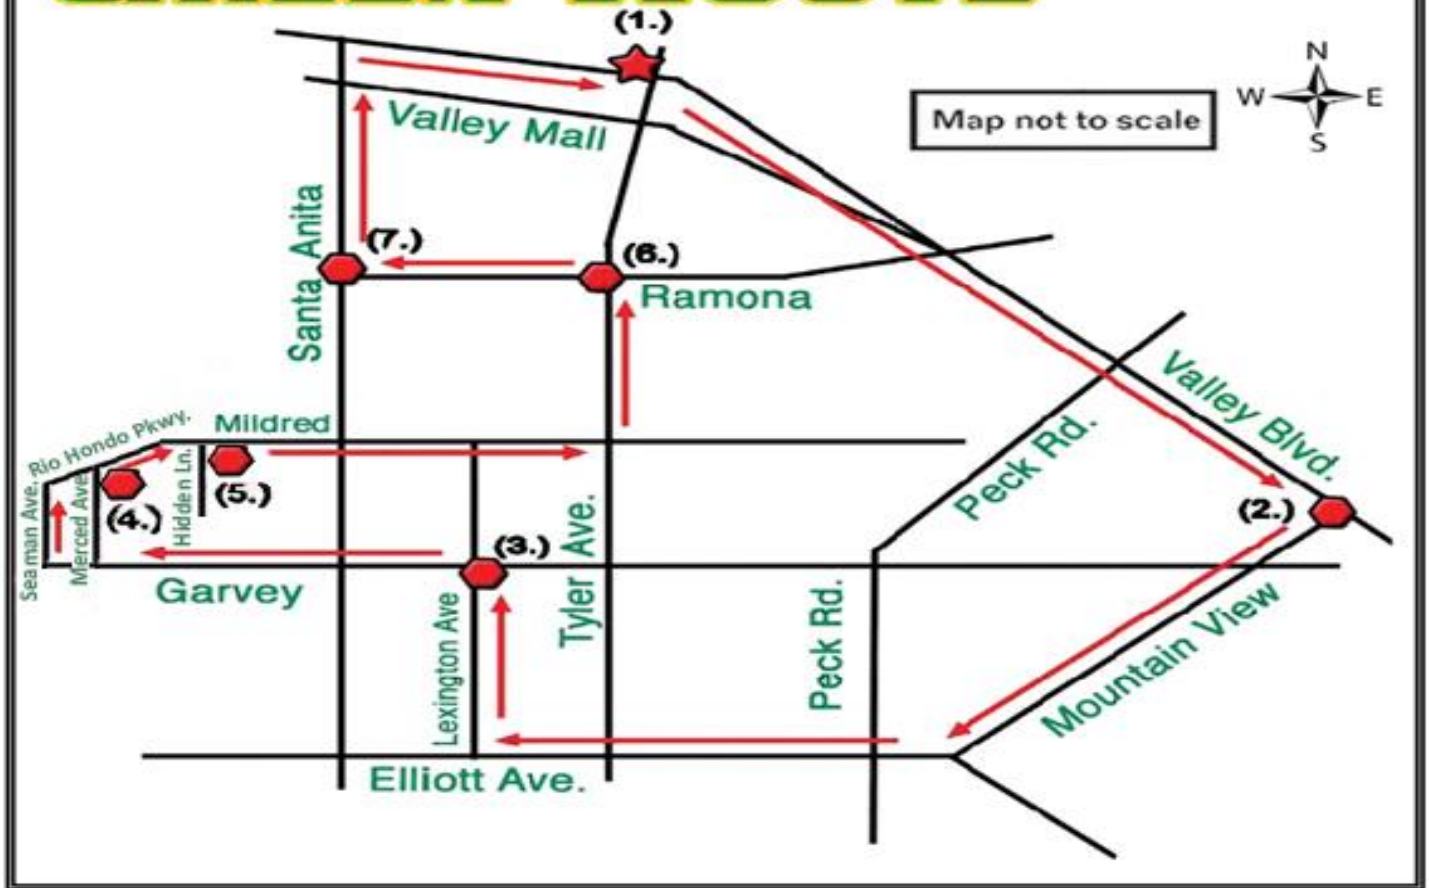

*Transit Station office hours/days of operation subject to change.
 For transit connections, please visit: www.google.com/transit

Map is on back.

GREEN ROUTE

Time Points

- ★ 1. El Monte Transit Station
- 2. Valley Blvd. & Mt. View Rd.
- 3. Lexington Ave. & Garvey Ave.
- 4. Rio Hondo Pkwy & Merced Ave.
- 5. Mildred St. & Hidden Ln.
- 6. Tyler Ave. & Ramona Blvd.
- 7. Ramona Blvd. & Santa Anita Ave.
- 8. El Monte Transit Station