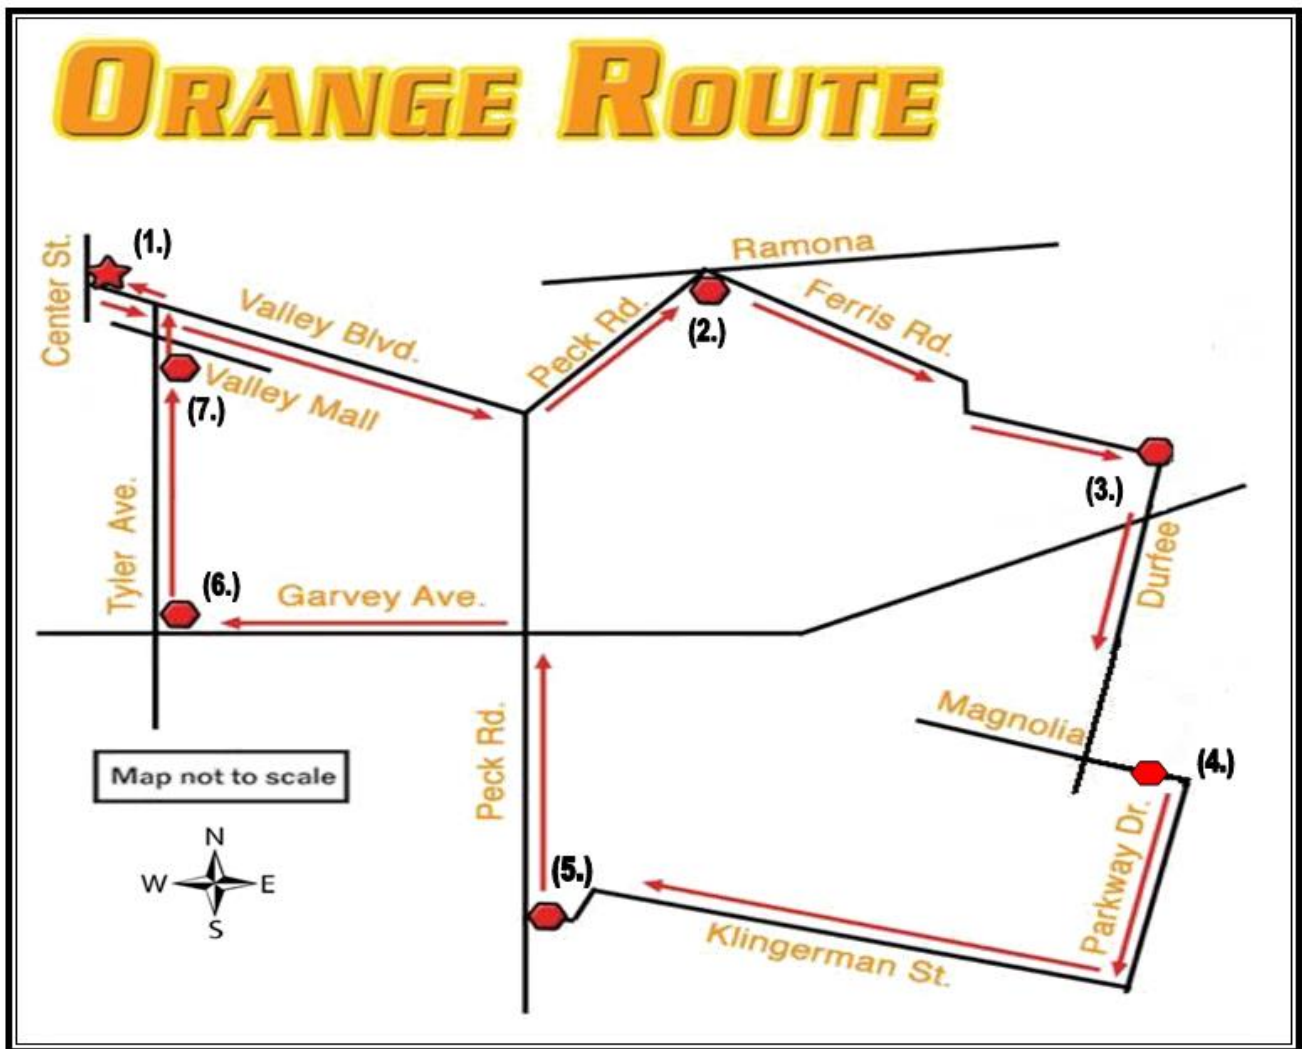

*Transit Station office hours/days of operation subject to change.

For transit connections, please visit: www.google.com/transit

Map is on back.

ORANGE ROUTE

Time Points

- ★ 1. El Monte Transit Station
- 2. Peck Rd & Ramona Blvd.
- 3. Ferris Rd. & Durfee Ave.
- 4. Magnolia St. & Parkway Dr.
- 5. Klingerman St. & Peck Rd.
- 6. Garvey Ave. & Tyler Ave.
- 7. Tyler Ave. & Main Street
- 8. El Monte Transit Station