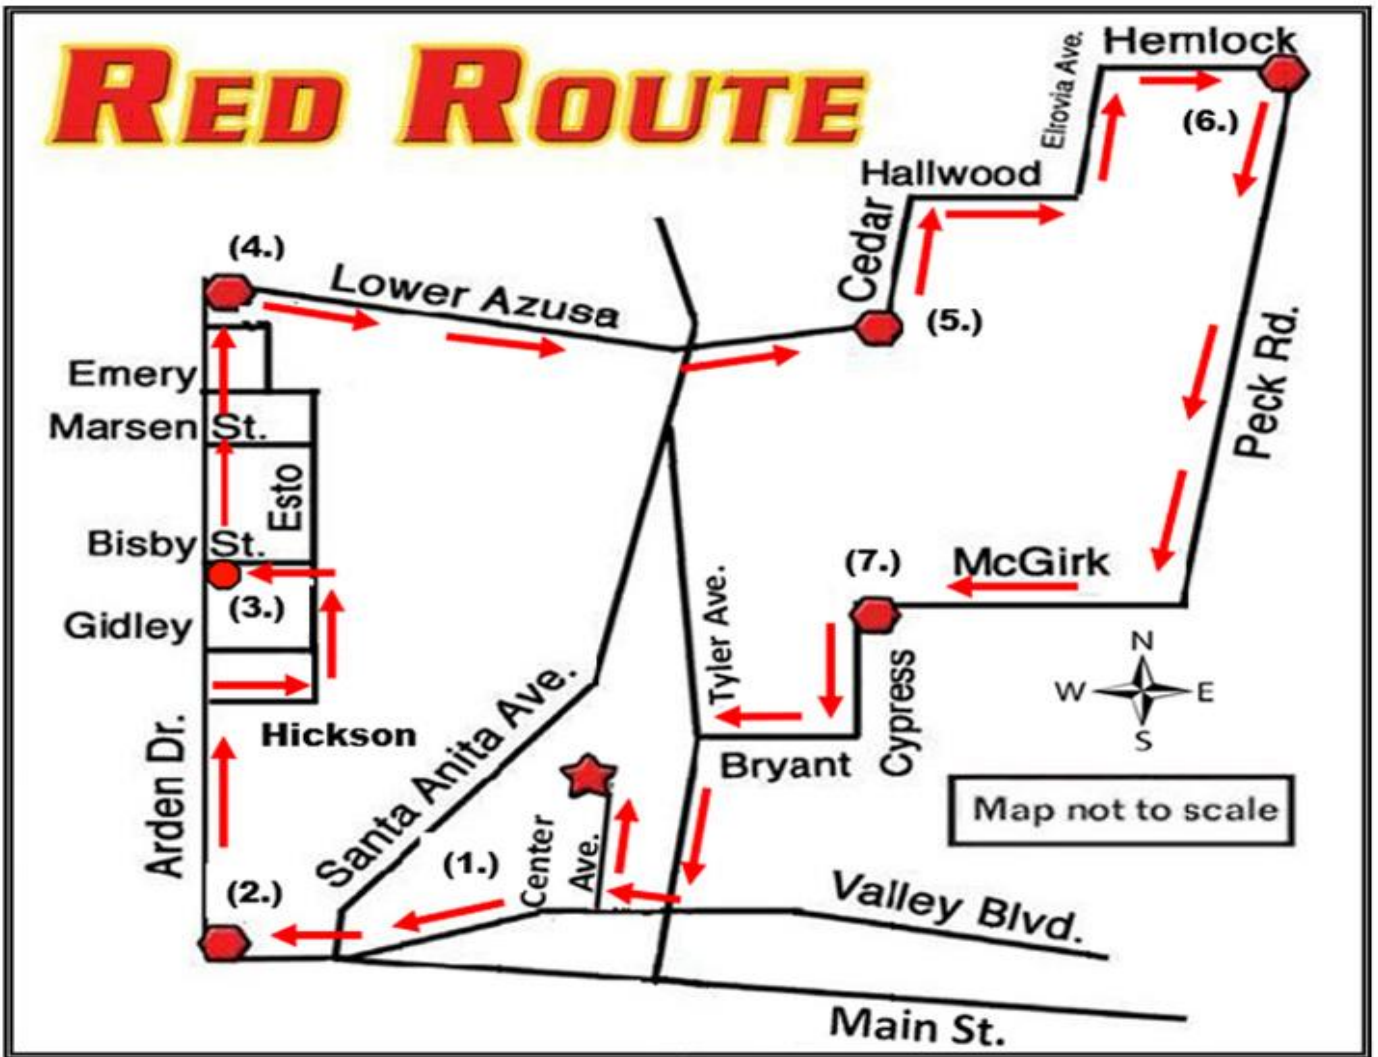

There will be no bus service on the following holidays: New Year's Day, President's Day, Easter, Memorial Day, Independence Day, Labor Day, Thanksgiving Day, and Christmas Day.
On Christmas Eve and New Year's Eve bus service will end at 5:15 p.m.

*Transit Station office hours/days of operation subject to change.
 For transit connections, please visit: www.google.com/transit

Map is on back.

Time Points

- ★ 1. El Monte Transit Station
- 2. Valley Blvd. & Arden Dr.
- 3. Bisby & Arden Dr.
- 4. Arden Way & Lower Azusa Rd.
- 5. Lower Azusa Rd. & Cedar Ave.
- 6. Hemlock St. & Peck Rd.
- 7. McGirk Ave. & Cypress Ave.
- 8. El Monte Transit Station

- **Fare: 5 years and older \$0.50;**
Children 4 years and under are free (maximum of 2 children per paying adult).
- **Seniors 55 years and older and/or disabled of any age;**
Are invited to ride for **free** on the Fixed-Route transit service “Trolleys,” with proof of a City of El Monte issued **Dial-A-Ride card**.