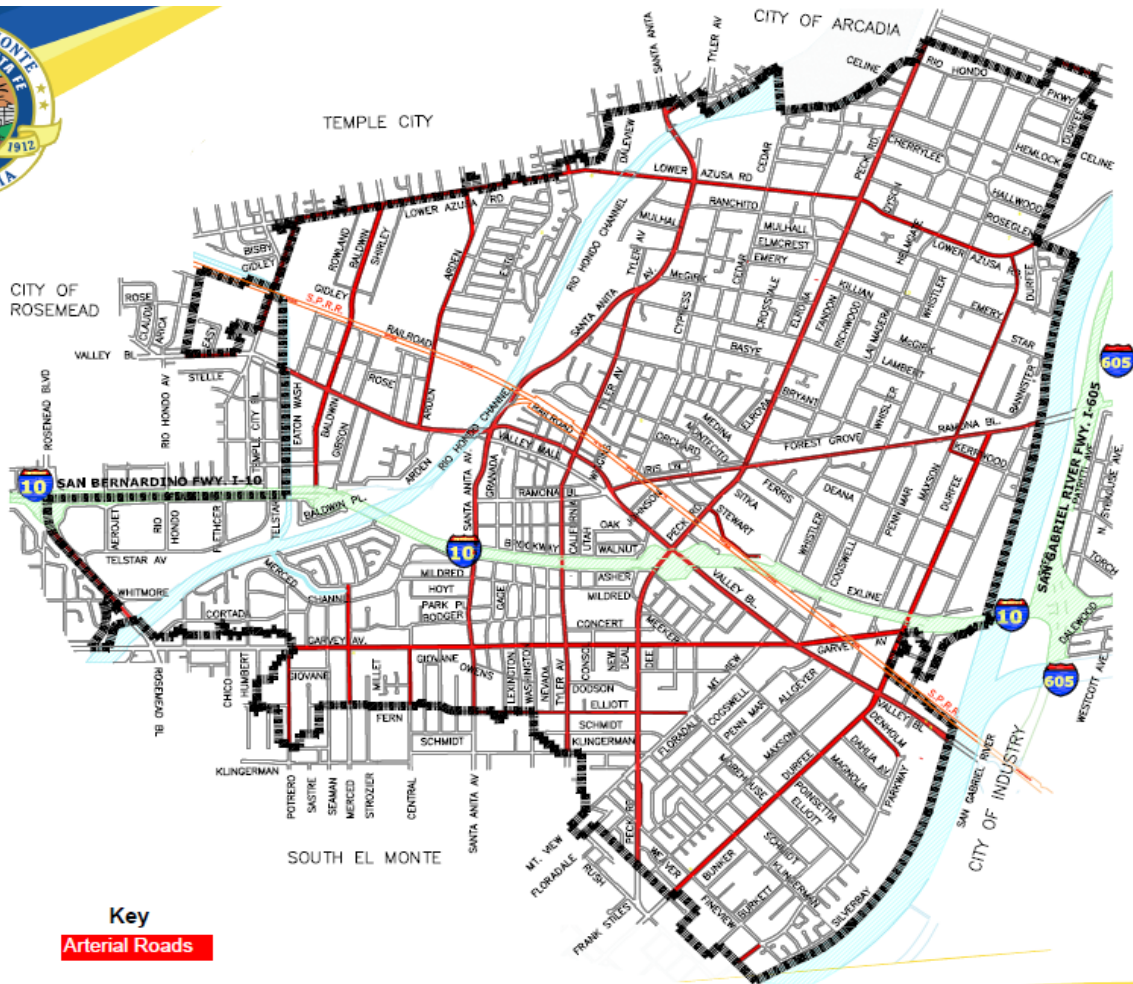

City of El Monte

Major and Minor Arterial Roads List

MAJOR ARTERIAL ROADS		
Peck Rd	Ramona Blvd	Rosemead Blvd
Santa Anita Ave	Tyler Ave	Valley Blvd

MINOR ARTERIAL ROADS		
Arden Dr	Baldwin Ave	Central Ave
Clark St	Denholm Dr	Durfee Ave
Elliott Ave	El Monte Ave	Garvey Ave
Kerwood St	Lower Azusa Rd	Maxson Rd
Merced Ave	Parkway Dr	Potrero Ave
Santa Anita Ave	Stewart St	Temple City Blvd
Tyler Ave	W Hondo Pkwy	

Key
Arterial Roads